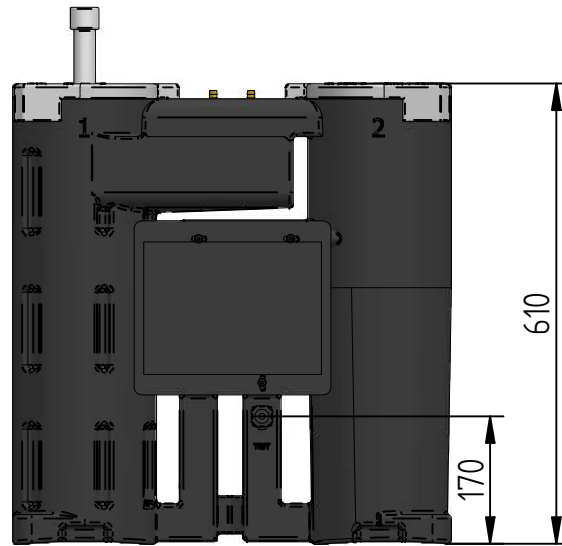

WEIGHT	Empty (kg)	Full (kg)	Empty (lb)	Full (lb)
	10 kg	26 kg	22 lb	55 lb

					
	NAME	DATE	SEPREMIUM 5		
DRAWN	FK	01-11-2016			
CHECKED			ARTIKEL NUMBER:		
JORC industrial BV Pretoriastraat 28 6413 NN, Heerlen, The Netherlands National Tel: 045 524 24 27 Fax: 045 524 19 79 International Tel +31 45 524 24 27 Fax +31 45 524 19 79			SIZE A4	Material:	REV A
All dimensions are in millimetres unless otherwise stated					
				SHEET: 1/1	