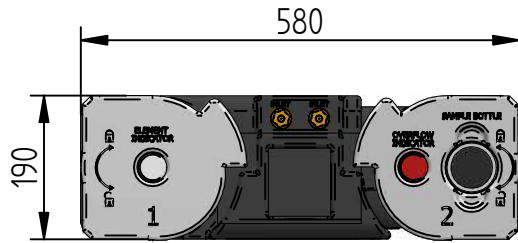

WEIGHT	Empty (kg)	Full (kg)	Empty (lb)	Full (lb)
	10 kg	26 kg	22 lb	55 lb

					
	NAME	DATE	SEPREMIUM 5		
DRAWN	FK	01-11-2016			
CHECKED			ARTIKEL NUMBER:		
JORC industrial BV Pretoriastraat 28 6413 NN, Heerlen, The Netherlands National Tel: 045 524 24 27 Fax: 045 524 19 79 International Tel +31 45 524 24 27 Fax +31 45 524 19 79			SIZE A4	Material:	REV A
All dimensions are in millimetres unless otherwise stated					
				SHEET: 1/1	