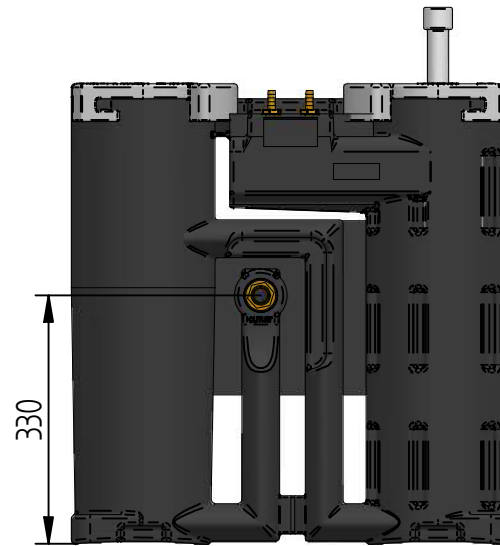

WEIGHT	Empty (kg)	Full (kg)	Empty (lb)	Full (lb)
	10 kg	26 kg	22 lb	55 lb

					
	NAME	DATE	SEPREMIUM 5		
DRAWN	FK	01-11-2016			
CHECKED			ARTIKEL NUMBER:		
JORC industrial BV Pretoriastraat 28 6413 NN, Heerlen, The Netherlands National Tel: 045 524 24 27 Fax: 045 524 19 79 International Tel +31 45 524 24 27 Fax +31 45 524 19 79			SIZE A4	Material:	REV A
All dimensions are in millimetres unless otherwise stated					
				SHEET: 1/1	