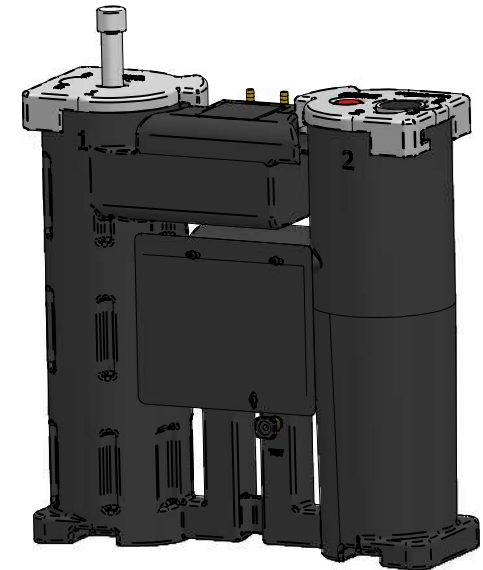

WEIGHT	Empty (kg)	Full (kg)	Empty (lb)	Full (lb)
	10 kg	26 kg	22 lb	55 lb

					
	NAME	DATE	SEPREMIUM 5		
DRAWN	FK	01-11-2016			
CHECKED			ARTIKEL NUMBER:		
JORC industrial BV Pretoriastraat 28 6413 NN, Heerlen, The Netherlands National Tel: 045 524 24 27 Fax: 045 524 19 79 International Tel +31 45 524 24 27 Fax +31 45 524 19 79			SIZE A4	Material:	REV A
All dimensions are in millimetres unless otherwise stated					
				SHEET: 1/1	