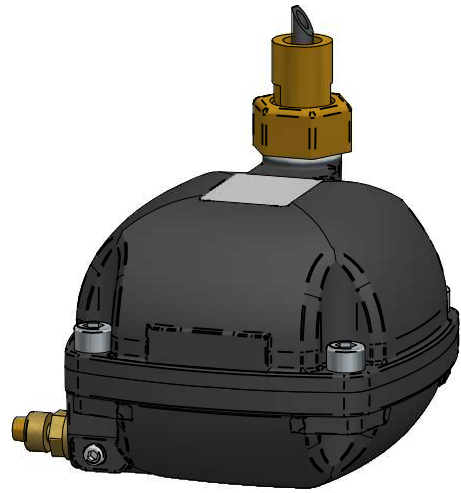

	NAME	DATE			
DRAWN	FK	13-10-2020	MAGY-UL-TEST	ARTIKEL NUMBER:	
CHECKED					
JORC industrial BV Pretoriastraat 28 6413 NN, Heerlen, The Netherlands National Tel: 045 524 24 27 Fax: 045 524 19 79 International Tel +31 45 524 24 27 Fax +31 45 524 19 79			SIZE A4	Material:	REV A
			ALL dimensions are in millimetres unless otherwise stated		