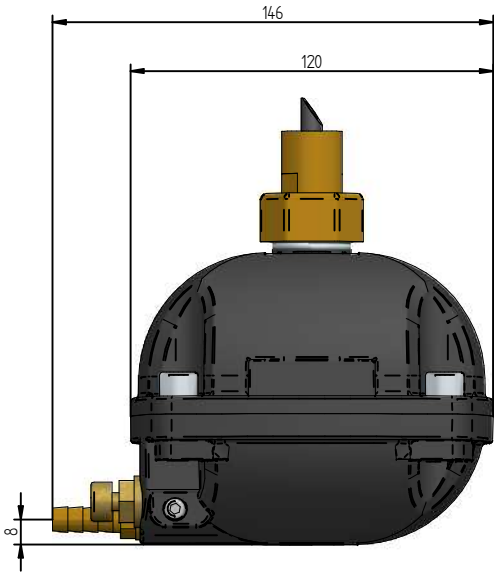

	NAME	DATE			
DRAWN	FK	13-10-2020	MAGY-UL-TEST	ARTIKEL NUMBER:	
CHECKED					
JORC industrial BV Pretoriastraat 28 6413 NN, Heerlen, The Netherlands National Tel: 045 524 24 27 Fax: 045 524 19 79 International Tel +31 45 524 24 27 Fax +31 45 524 19 79			SIZE A4	Material:	REV A
			ALL dimensions are in millimetres unless otherwise stated		