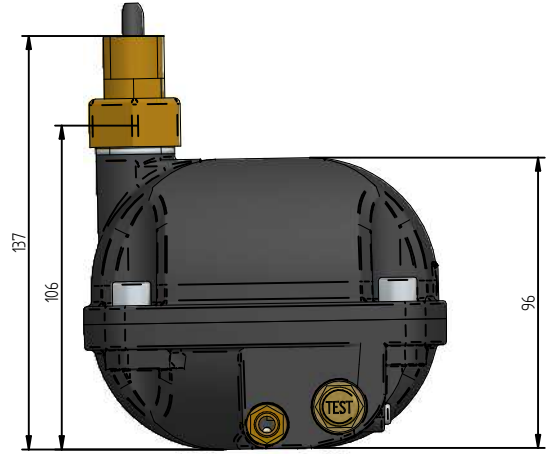

	NAME	DATE			
DRAWN	FK	13-10-2020	MAGY-UL-TEST	ARTIKEL NUMBER:	
CHECKED					
JORC industrial BV Pretoriastraat 28 6413 NN, Heerlen, The Netherlands National Tel: 045 524 24 27 Fax: 045 524 19 79 International Tel +31 45 524 24 27 Fax +31 45 524 19 79			SIZE A4	Material:	REV A
			ALL dimensions are in millimetres unless otherwise stated		