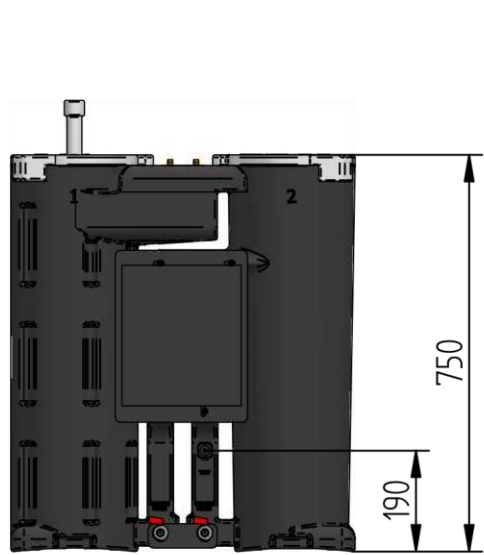

WEIGHT	Empty (kg)	Full (kg)	Empty (lb)	Full (lb)
	17 kg	49 kg	38 lb	108 lb

				
	NAME	DATE		
DRAWN	FK	02-11-2016	SEPREMIUM 10 ARTIKEL NUMBER:	
CHECKED				
JORC industrial BV Pretoriastraat 28 6413 NN, Heerlen, The Netherlands National Tel: 045 524 24 27 Fax: 045 524 19 79 International Tel +31 45 524 24 27 Fax +31 45 524 19 79			SIZE	REV
			A4	A
All dimensions are in millimetres unless otherwise stated				
				SHEET: 1/1