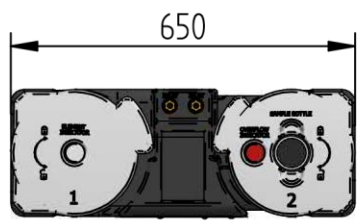

WEIGHT	Empty (kg)	Full (kg)	Empty (lb)	Full (lb)
	17 kg	49 kg	38 lb	108 lb

				
	NAME	DATE		
DRAWN	FK	02-11-2016	SEPREMIUM 10 ARTIKEL NUMBER:	
CHECKED				
JORC industrial BV Pretoriastraat 28 6413 NN, Heerlen, The Netherlands National Tel: 045 524 24 27 Fax: 045 524 19 79 International Tel +31 45 524 24 27 Fax +31 45 524 19 79			SIZE	REV
			A4	A
All dimensions are in millimetres unless otherwise stated				
				SHEET: 1/1