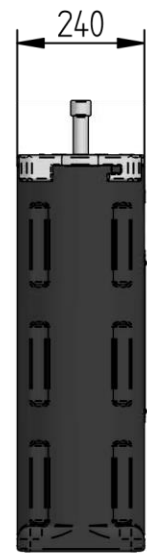

The original of this drawing is copyright and contains confidential information. It is property of JORC Industrial without whose permission it may NOT be copied, shown or handed to a third party or otherwise used and it is to be returned promptly upon request to JORC Industrial.

WEIGHT	Empty (kg)	Full (kg)	Empty (lb)	Full (lb)
	17 kg	49 kg	38 lb	108 lb

				
	NAME	DATE		
DRAWN	FK	02-11-2016	SEPREMIUM 10 ARTIKEL NUMBER:	
CHECKED				
JORC industrial BV Pretoriastraat 28 6413 NN, Heerlen, The Netherlands National Tel: 045 524 24 27 Fax: 045 524 19 79 International Tel +31 45 524 24 27 Fax +31 45 524 19 79			SIZE	REV
			A4	A
All dimensions are in millimetres unless otherwise stated				
				SHEET: 1/1