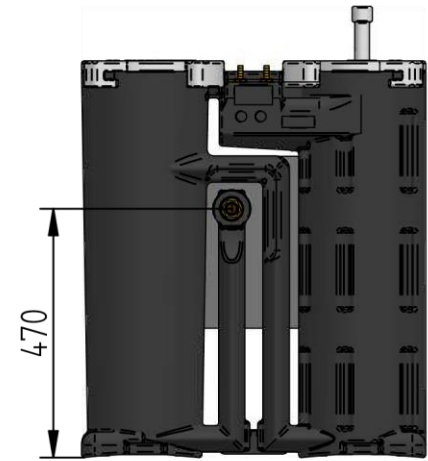

WEIGHT	Empty (kg)	Full (kg)	Empty (lb)	Full (lb)
	17 kg	49 kg	38 lb	108 lb

				
	NAME	DATE		
DRAWN	FK	02-11-2016	SEPREMIUM 10 ARTIKEL NUMBER:	
CHECKED				
JORC industrial BV Pretoriastraat 28 6413 NN, Heerlen, The Netherlands National Tel: 045 524 24 27 Fax: 045 524 19 79 International Tel +31 45 524 24 27 Fax +31 45 524 19 79			SIZE	REV
			A4	A
All dimensions are in millimetres unless otherwise stated				
				SHEET: 1/1