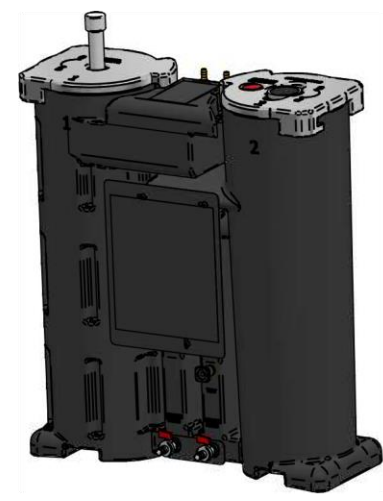

WEIGHT	Empty (kg)	Full (kg)	Empty (lb)	Full (lb)
	17 kg	49 kg	38 lb	108 lb

				
	NAME	DATE		
DRAWN	FK	02-11-2016	SEPREMIUM 10 ARTIKEL NUMBER:	
CHECKED				
JORC industrial BV Pretoriastraat 28 6413 NN, Heerlen, The Netherlands National Tel: 045 524 24 27 Fax: 045 524 19 79 International Tel +31 45 524 24 27 Fax +31 45 524 19 79			SIZE	REV
			A4	A
All dimensions are in millimetres unless otherwise stated				
				SHEET: 1/1