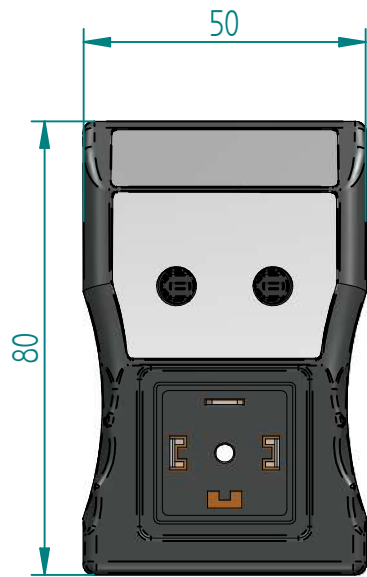

				
	NAME	DATE		
DRAWN	FK	21-10-2016	FLUIDRAIN TIMER ARTIKEL NUMBER:	
CHECKED				
JORC industrial BV Pretoriastraat 28 6413 NN, Heerlen, The Netherlands National Tel: 045 524 24 27 Fax: 045 524 19 79 International Tel +31 45 524 24 27 Fax +31 45 524 19 79			SIZE A4	REV A
			ALL dimensions are in millimetres unless otherwise stated	