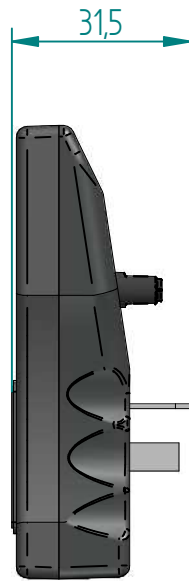

				
	NAME	DATE		
DRAWN	FK	21-10-2016	FLUIDRAIN TIMER ARTIKEL NUMBER:	
CHECKED				
JORC industrial BV Pretoriastraat 28 6413 NN, Heerlen, The Netherlands National Tel: 045 524 24 27 Fax: 045 524 19 79 International Tel +31 45 524 24 27 Fax +31 45 524 19 79			SIZE A4	REV A
			ALL dimensions are in millimetres unless otherwise stated	