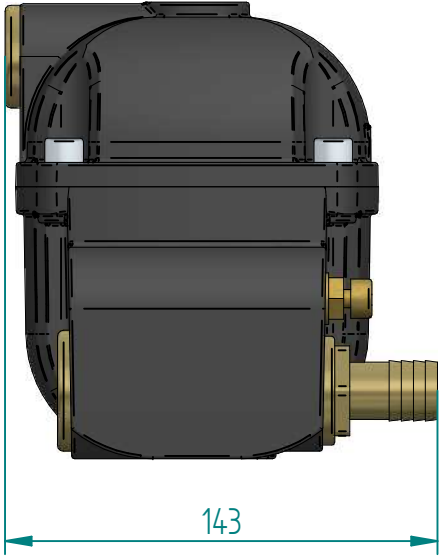

				
	NAME	DATE		
DRAWN	FK	18-05-2020		
CHECKED			NUFORS-XF	ARTIKEL NUMBER:
JORC industrial BV Pretoriastraat 28 6413 NN, Heerlen, The Netherlands National Tel: 045 524 24 27 International Tel +31 45 524 24 27			SIZE A4	Material:
			ALL dimensions are in millimetres unless otherwise stated	
				SHEET: 1/1