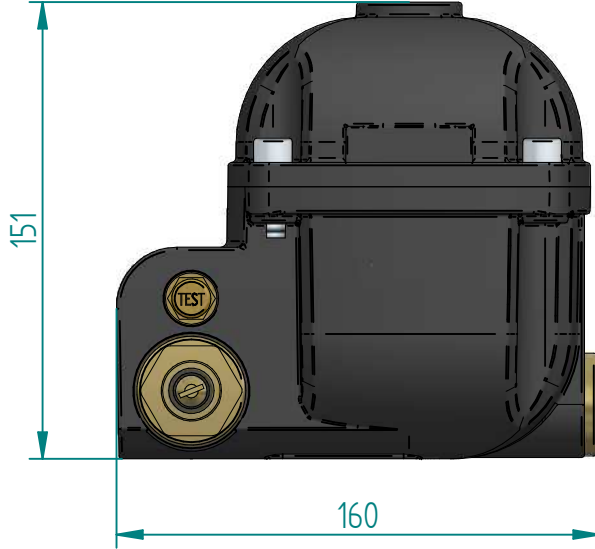

				
	NAME	DATE		
DRAWN	FK	18-05-2020		
CHECKED			NUFORS-XF	ARTIKEL NUMBER:
JORC industrial BV Pretoriastraat 28 6413 NN, Heerlen, The Netherlands National Tel: 045 524 24 27 International Tel +31 45 524 24 27			SIZE A4	Material:
			ALL dimensions are in millimetres unless otherwise stated	
				SHEET: 1/1