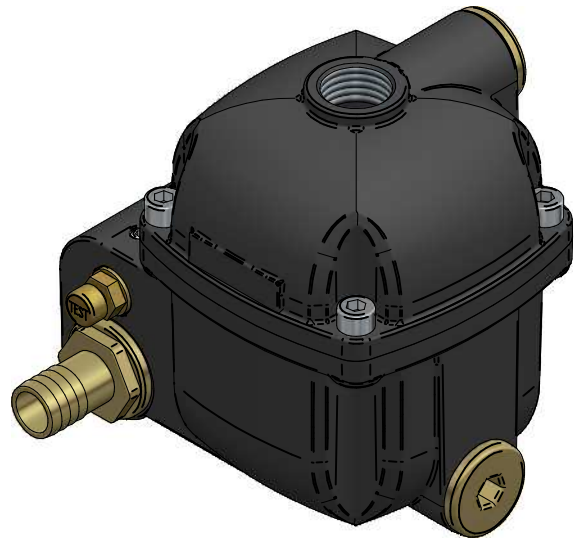

				
	NAME	DATE		
DRAWN	FK	18-05-2020		
CHECKED			NUFORS-XF	ARTIKEL NUMBER:
JORC industrial BV Pretoriastraat 28 6413 NN, Heerlen, The Netherlands National Tel: 045 524 24 27 International Tel +31 45 524 24 27			SIZE A4	Material:
			ALL dimensions are in millimetres unless otherwise stated	
				SHEET: 1/1