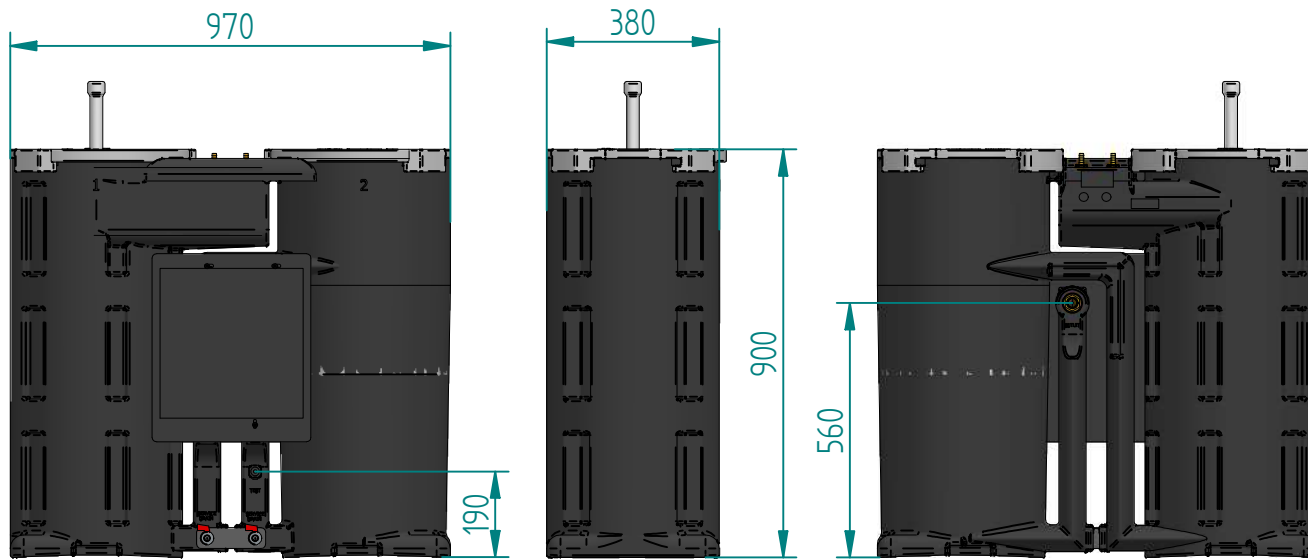

				
	NAME	DATE		
DRAWN	FK	04-11-2016	SEP premium 30 ARTIKEL NUMBER:	
CHECKED				
JORC industrial BV Pretoriastraat 28 6413 NN, Heerlen, The Netherlands National Tel: 045 524 24 27 Fax: 045 524 19 79 International Tel +31 45 524 24 27 Fax +31 45 524 19 79			SIZE A4	REV A
			All dimensions are in millimetres unless otherwise stated	
			SHEET: 1/1	

WEIGHT	Empty (kg)	Full (kg)	Empty (lb)	Full (lb)
		43 kg	149 kg	95 lb