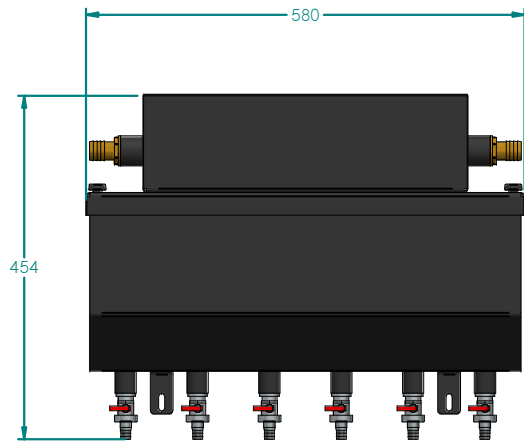

					
	NAME	DATE			
DRAWN	FK	17-12-2021			
CHECKED			DISTRIBUTOR	ARTIKEL NUMBER: 9520	
JORC industrial BV Pretoriastraat 28 6413 NN, Heerlen, The Netherlands National Tel: 045 524 24 27 International Tel +31 45 524 24 27			SIZE A4	Material:	REV A
			ALL dimensions are in millimetres unless otherwise stated		