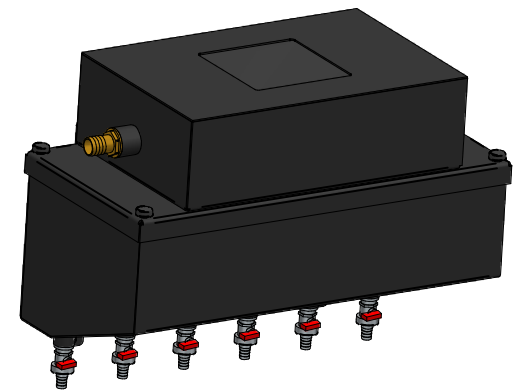

					
	NAME	DATE			
DRAWN	FK	17-12-2021			
CHECKED			DISTRIBUTOR	ARTIKEL NUMBER: 9520	
JORC industrial BV Pretoriastraat 28 6413 NN, Heerlen, The Netherlands National Tel: 045 524 24 27 International Tel +31 45 524 24 27			SIZE A4	Material:	REV A
			ALL dimensions are in millimetres unless otherwise stated		