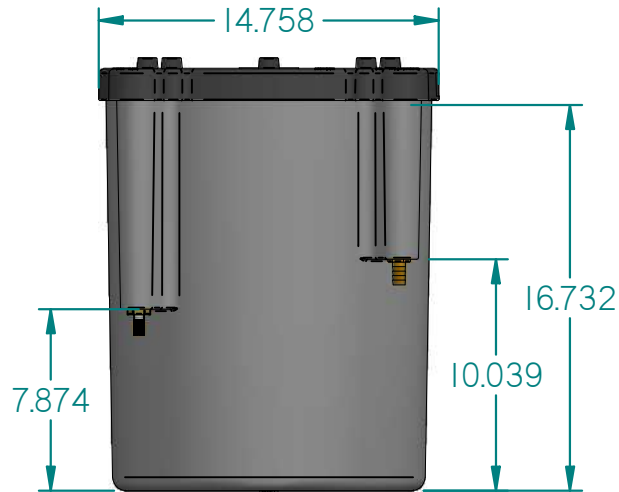

	NAME	DATE		
DRAWN	FK	12-11-2016	PURO-CT 600	ARTIKEL NUMBER:
CHECKED				
JORC Industrial LLC 1146 River Road New Castle, DE 19720 USA			SIZE A4	Material:
National Tel: 302 395 0310 Fax: 302 395 0312			All dimensions are in inches unless otherwise stated	
International Tel: +1 302 395 0310 Fax: +1 302 395 0312			SHEET: 1/1	