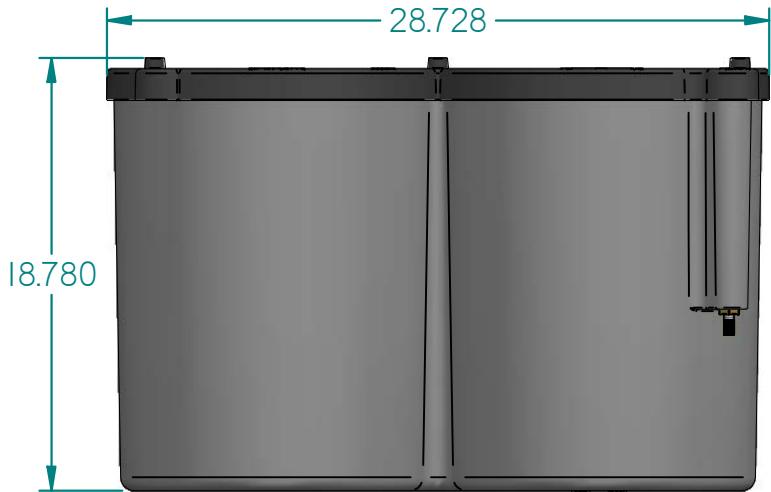

	NAME	DATE		
DRAWN	FK	12-11-2016	PURO-CT 600	ARTIKEL NUMBER:
CHECKED				
JORC Industrial LLC 1146 River Road New Castle, DE 19720 USA			SIZE A4	Material:
National Tel: 302 395 0310 Fax: 302 395 0312			All dimensions are in inches unless otherwise stated	
International Tel: +1 302 395 0310 Fax: +1 302 395 0312			SHEET: 1/1	