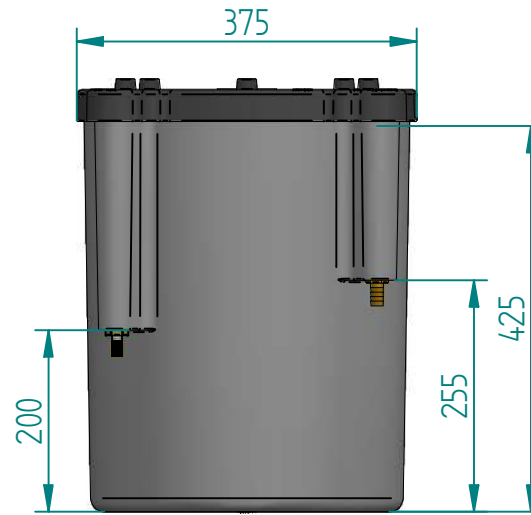

	NAME	DATE			
DRAWN	FK	12-11-2016	PURO-CT 600	ARTIKEL NUMBER:	
CHECKED					
JORC Industrial LLC 1146 River Road New Castle, DE 19720 USA National Tel: 302 395 0310 Fax: 302 395 0312 International Tel: +1 302 395 0310 Fax: +1 302 395 0312			SIZE A4	Material:	REV A
			All dimensions are in millimetres unless otherwise stated		