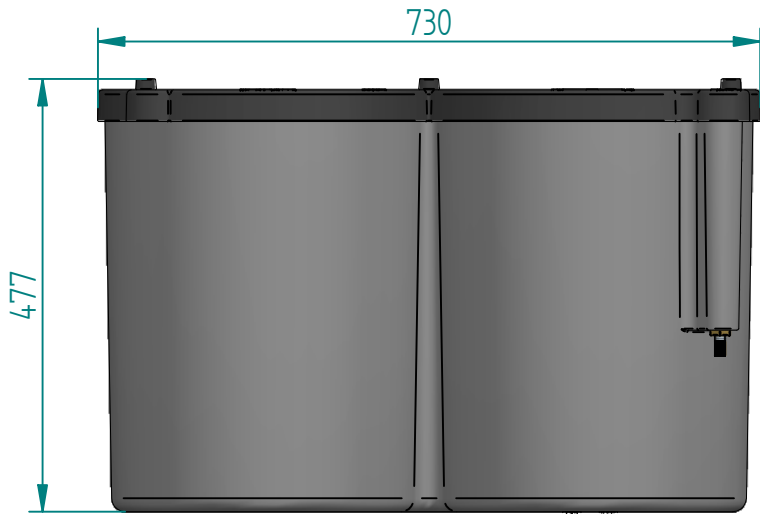

	NAME	DATE			
DRAWN	FK	12-11-2016	PURO-CT 600	ARTIKEL NUMBER:	
CHECKED					
JORC Industrial LLC 1146 River Road New Castle, DE 19720 USA National Tel: 302 395 0310 Fax: 302 395 0312 International Tel: +1 302 395 0310 Fax: +1 302 395 0312			SIZE A4	Material:	REV A
			All dimensions are in millimetres unless otherwise stated		