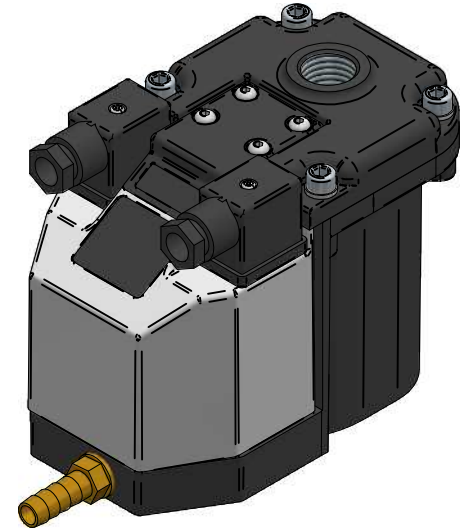

					
	NAME	DATE	SMART GUARD-D-LUX		
DRAWN	FK	02-12-2016			
CHECKED			ARTIKEL NUMBER:		
JORC Industrial LLC 1146 River Road New Castle, DE 19720 USA National Tel: 302 395 0310 Fax: 302 395 0312 International Tel: +1 302 395 0310 Fax: +1 302 395 0312			SIZE A4	Material:	REV A
			All dimensions are in millimetres unless otherwise stated		