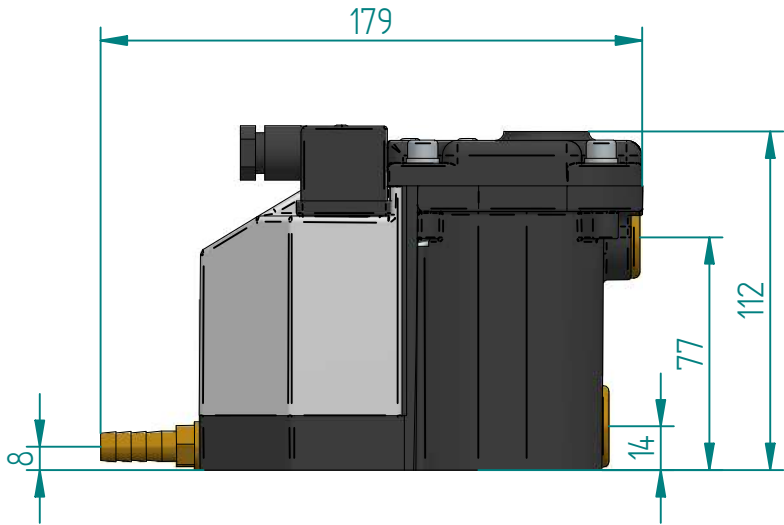

					
	NAME	DATE	SMART GUARD-D-LUX		
DRAWN	FK	02-12-2016			
CHECKED			ARTIKEL NUMBER:		
JORC Industrial LLC 1146 River Road New Castle, DE 19720 USA National Tel: 302 395 0310 Fax: 302 395 0312 International Tel: +1 302 395 0310 Fax: +1 302 395 0312			SIZE A4	Material:	REV A
			All dimensions are in millimetres unless otherwise stated		