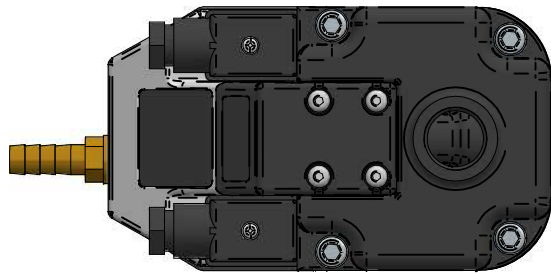

					
	NAME	DATE	SMART GUARD-D-LUX		
DRAWN	FK	02-12-2016			
CHECKED			ARTIKEL NUMBER:		
JORC Industrial LLC 1146 River Road New Castle, DE 19720 USA National Tel: 302 395 0310 Fax: 302 395 0312 International Tel: +1 302 395 0310 Fax: +1 302 395 0312			SIZE A4	Material:	REV A
			All dimensions are in millimetres unless otherwise stated		