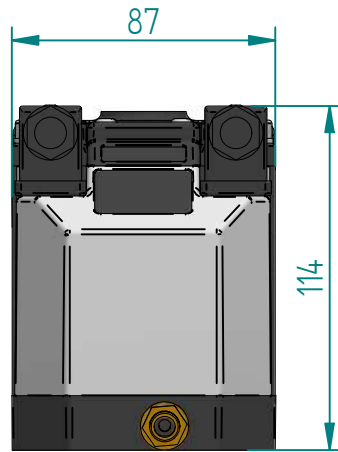

					
	NAME	DATE	SMART GUARD-D-LUX		
DRAWN	FK	02-12-2016			
CHECKED			ARTIKEL NUMBER:		
JORC Industrial LLC 1146 River Road New Castle, DE 19720 USA National Tel: 302 395 0310 Fax: 302 395 0312 International Tel: +1 302 395 0310 Fax: +1 302 395 0312			SIZE A4	Material:	REV A
			All dimensions are in millimetres unless otherwise stated		