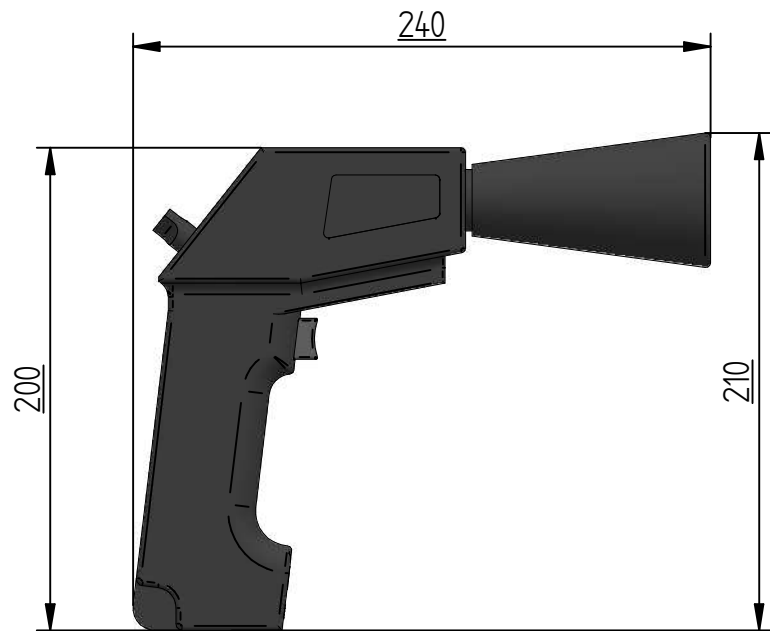

					
	NAME	DATE			
DRAWN	FK	13-12-2016	LOCATOR		
CHECKED					ARTIKEL NUMBER:
JORC industrial BV Pretoriastraat 28 6413 NN, Heerlen, The Netherlands National Tel: 045 524 24 27 Fax: 045 524 19 79 International Tel +31 45 524 24 27 Fax +31 45 524 19 79			SIZE A4		REV A
			ALL dimensions are in millimetres unless otherwise stated		