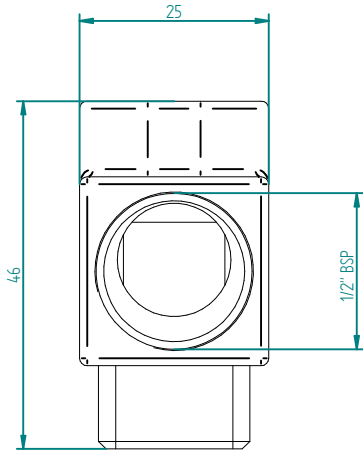

				
	NAME	DATE		
DRAWN	FK	15-05-2020		
CHECKED			HEATER T-ADAPTER	ARTIKEL NUMBER: 9048
JORC industrial BV Pretoriastraat 28 6413 NN, Heerlen, The Netherlands National Tel: 045 524 24 27 International Tel +31 45 524 24 27			SIZE A4	Material:
			ALL dimensions are in millimetres unless otherwise stated	
			SHEET: 1/1	