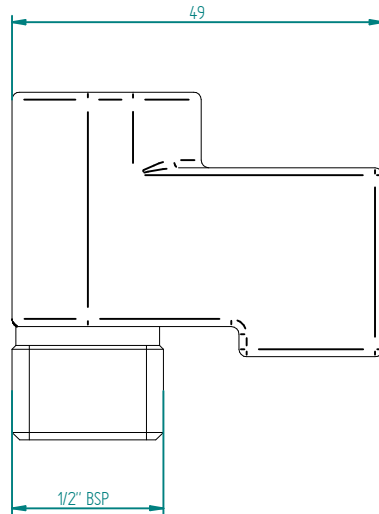

				
	NAME	DATE		
DRAWN	FK	15-05-2020		
CHECKED			HEATER T-ADAPTER	ARTIKEL NUMBER: 9048
JORC industrial BV Pretoriastraat 28 6413 NN, Heerlen, The Netherlands National Tel: 045 524 24 27 International Tel +31 45 524 24 27			SIZE A4	Material:
			ALL dimensions are in millimetres unless otherwise stated	
			SHEET: 1/1	