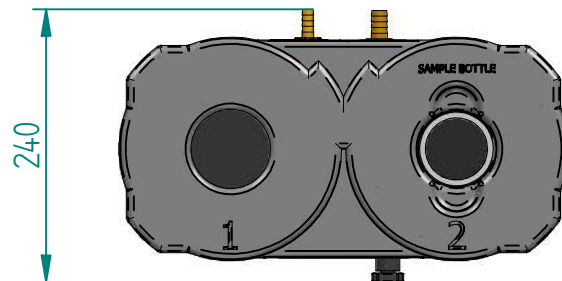

WEIGHT	Empty (kg)	Full (kg)	Empty (lb)	Full (lb)
	6 kg	12 kg	13 lb	27 lb

					
	NAME	DATE			
DRAWN	FK	10-09-2018	SEP premium 3,5 ARTIKEL NUMBER: 9603		
CHECKED					
JORC industrial BV Pretoriastraat 28 6413 NN, Heerlen, The Netherlands National Tel: 045 524 24 27 Fax: 045 524 19 79 International Tel +31 45 524 24 27 Fax +31 45 524 19 79			SIZE A4	Material:	REV A
			All dimensions are in millimetres unless otherwise stated		