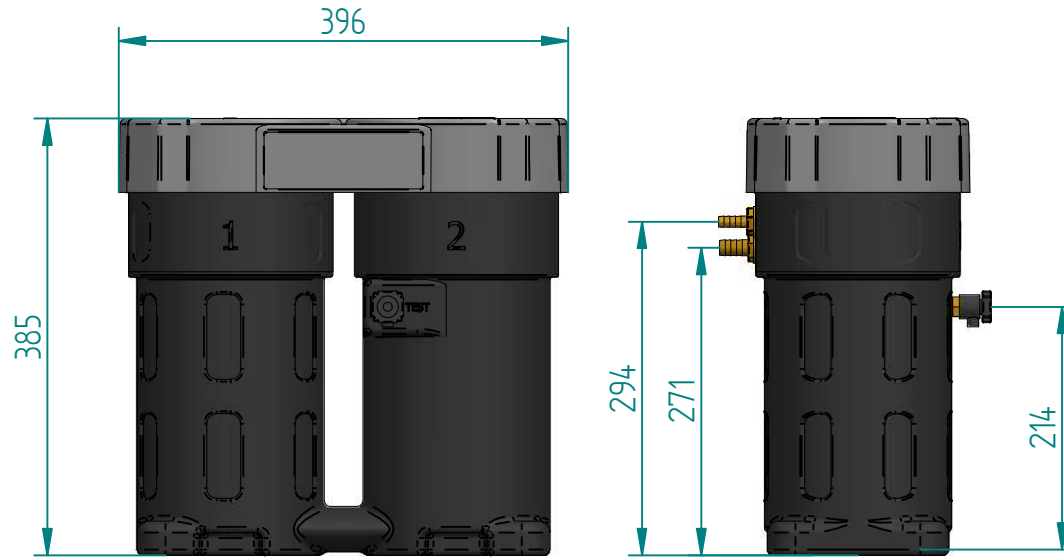

WEIGHT	Empty (kg)	Full (kg)	Empty (lb)	Full (lb)
	6 kg	12 kg	13 lb	27 lb

					
	NAME	DATE			
DRAWN	FK	10-09-2018	SEP premium 3,5 ARTIKEL NUMBER: 9603		
CHECKED					
JORC industrial BV Pretoriastraat 28 6413 NN, Heerlen, The Netherlands National Tel: 045 524 24 27 Fax: 045 524 19 79 International Tel +31 45 524 24 27 Fax +31 45 524 19 79			SIZE A4	Material:	REV A
			All dimensions are in millimetres unless otherwise stated		