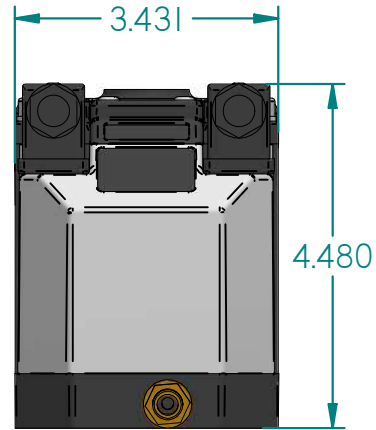

					
	NAME	DATE			
DRAWN	FK	02-12-2016	SMART GUARD-HP		
CHECKED			ARTIKEL NUMBER:		
JORC Industrial LLC 1146 River Road New Castle, DE 19720 USA National Tel: 302 395 0310 Fax: 302 395 0312 International Tel: +1 302 395 0310 Fax: +1 302 395 0312			SIZE A4	Material:	REV A
			All dimensions are in inches unless otherwise stated		