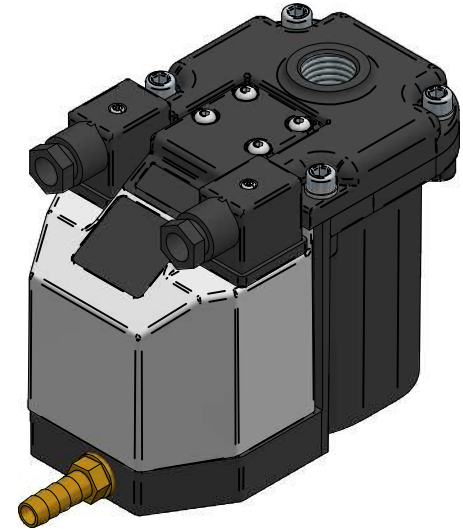

					
	NAME	DATE			
DRAWN	FK	02-12-2016	SMART GUARD-HP		
CHECKED			ARTIKEL NUMBER:		
JORC Industrial LLC 1146 River Road New Castle, DE 19720 USA National Tel: 302 395 0310 Fax: 302 395 0312 International Tel: +1 302 395 0310 Fax: +1 302 395 0312			SIZE A4	Material:	REV A
			All dimensions are in inches unless otherwise stated		