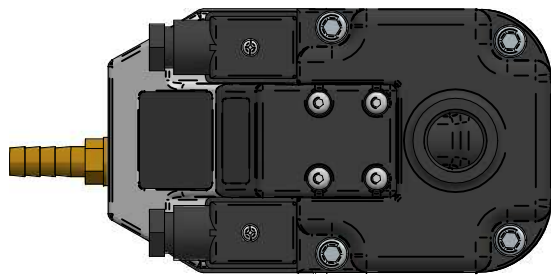

					
	NAME	DATE			
DRAWN	FK	02-12-2016	SMART GUARD-HP		
CHECKED			ARTIKEL NUMBER:		
JORC Industrial LLC 1146 River Road New Castle, DE 19720 USA National Tel: 302 395 0310 Fax: 302 395 0312 International Tel: +1 302 395 0310 Fax: +1 302 395 0312			SIZE A4	Material:	REV A
			All dimensions are in inches unless otherwise stated		