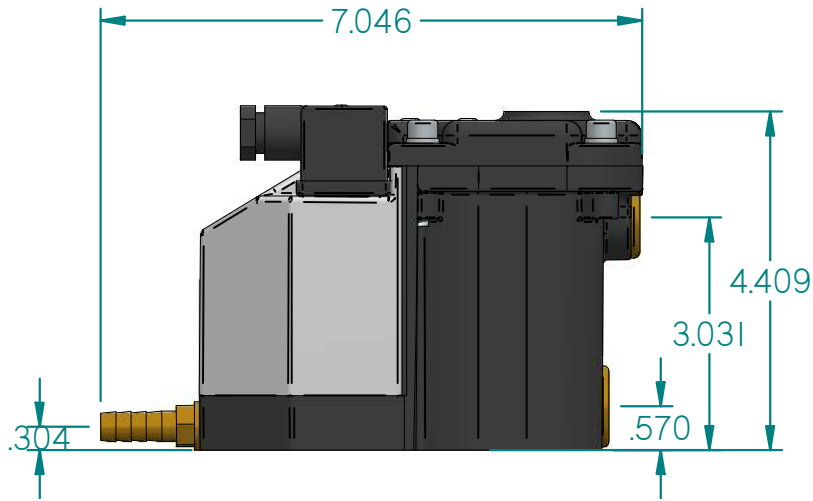

					
	NAME	DATE			
DRAWN	FK	02-12-2016	SMART GUARD-HP		
CHECKED			ARTIKEL NUMBER:		
JORC Industrial LLC 1146 River Road New Castle, DE 19720 USA National Tel: 302 395 0310 Fax: 302 395 0312 International Tel: +1 302 395 0310 Fax: +1 302 395 0312			SIZE A4	Material:	REV A
			All dimensions are in inches unless otherwise stated		